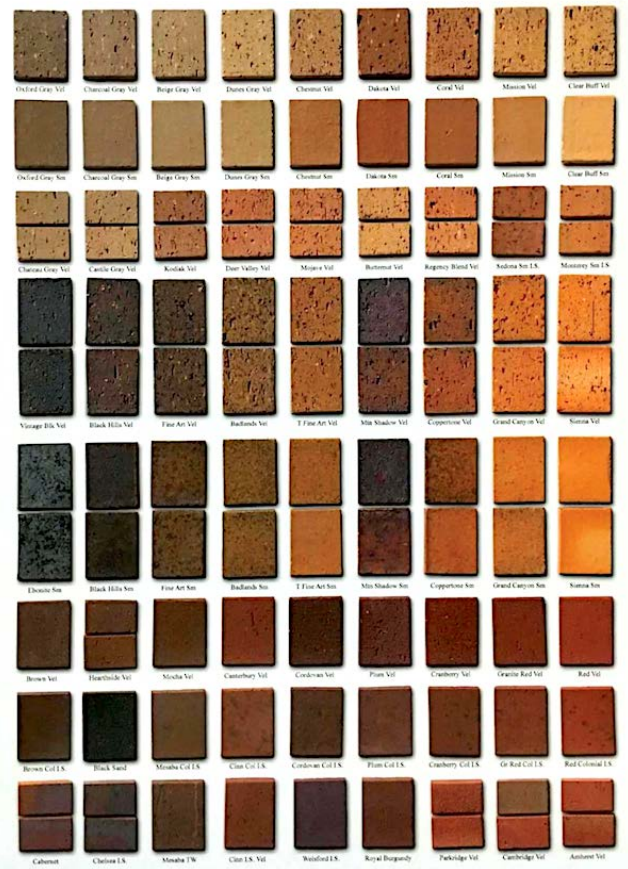

Vintage Black - Velour

Revere Pewter - Velour

Plum - Velour

TCC Materials sold the mortar for the Range Grill + Golf. Pyramid Masonry used Prism P4540 Mink mortar to lay the Plum velour brick and Prism P9140 Gun Metal mortar to lay both the Revere Pewter and Vintage Black velour brick.

Slingshot defined the restaurant and entry area with changes in masonry color and patterning.

Revere Pewter is one of Sioux City Brick's newest color creations. We offer a wide array of color palettes in FBX Quality. Our stunning brick selection ranges from buff, gray, pink and tan colors produced at the Sergeant Bluff plant with our signature ironspot to rich red, brown, plum, black and burgundy colors manufactured at the Adel plant.